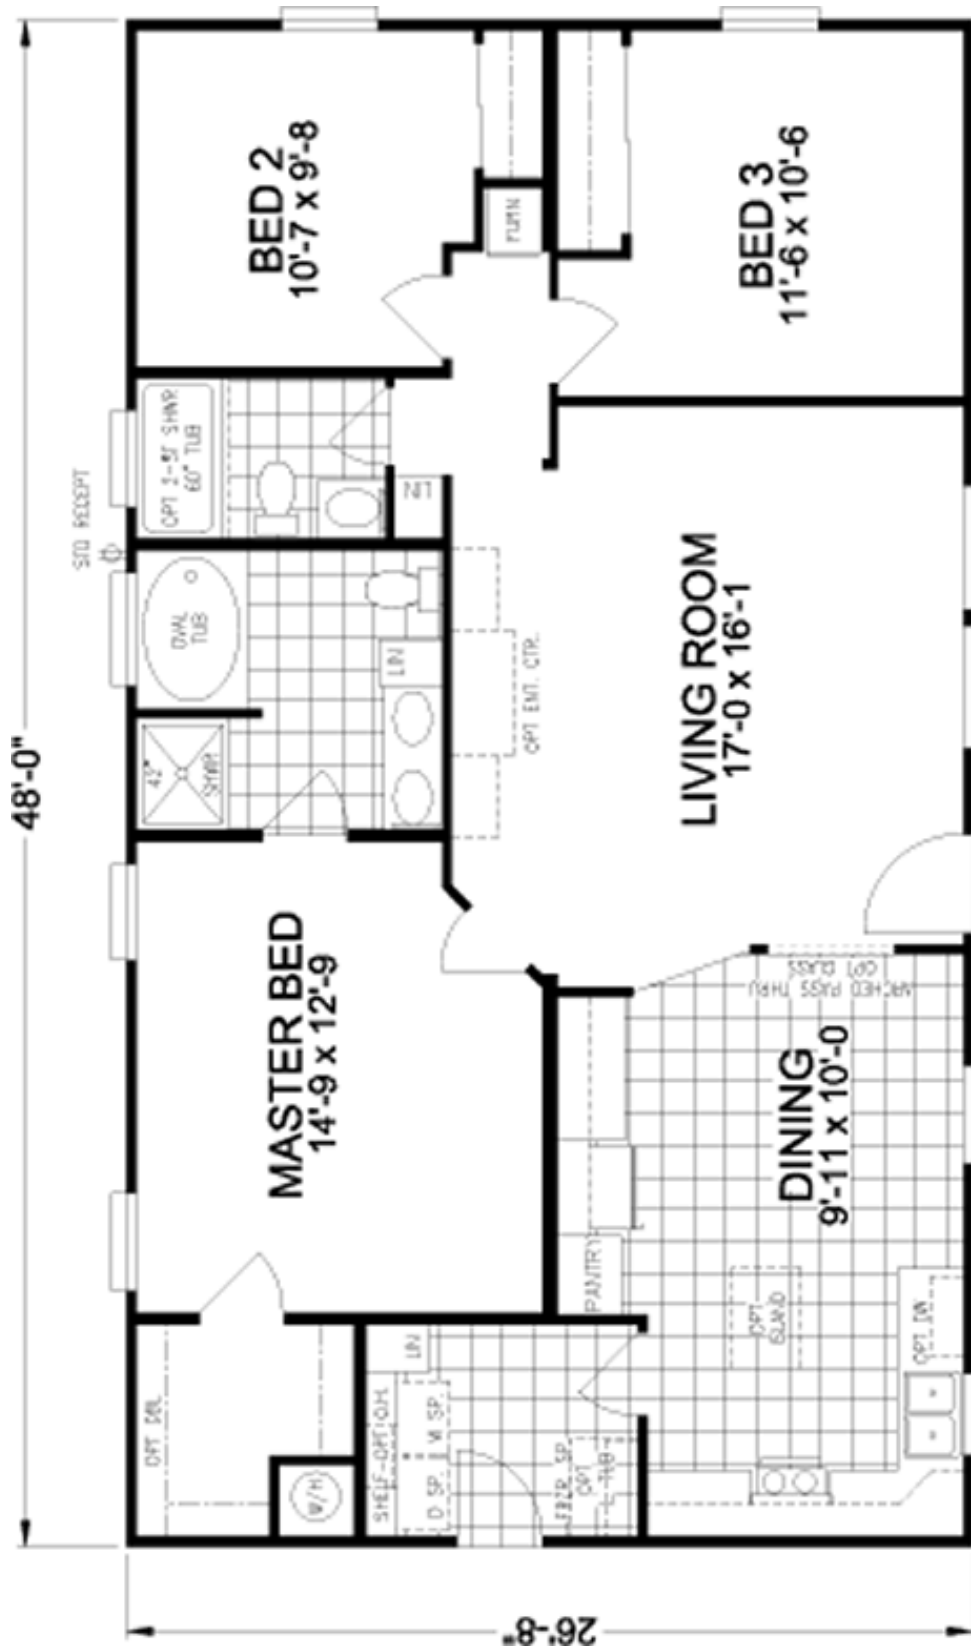

Redman Homes
Traditional -- Model 488a
3 Bed 2 Bath – 1,280 sf

**REDMAN HOMES
 TRADITIONAL SERIES**

MODEL 488A