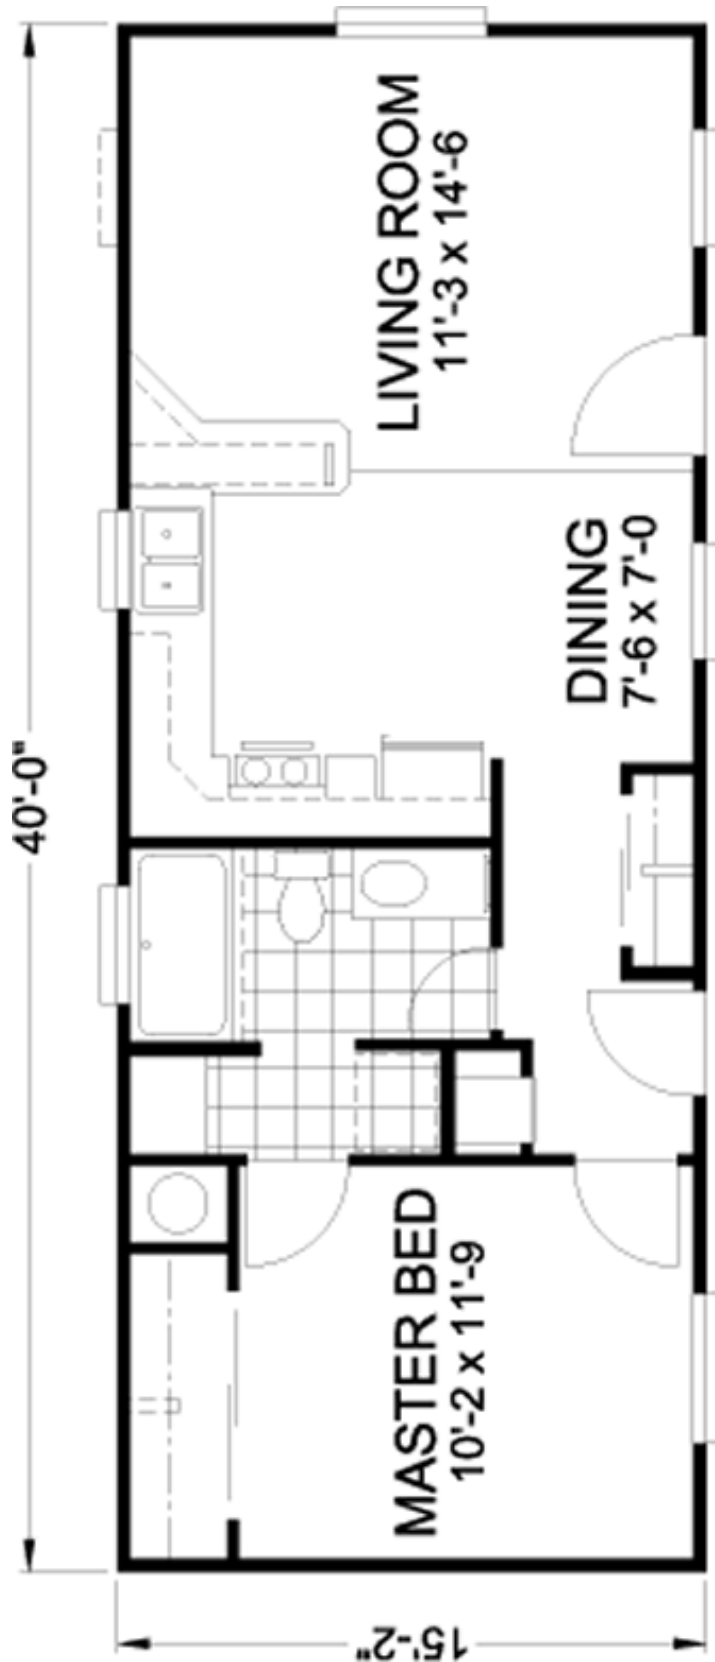

**Redman Homes**  
**Traditional -- Model 406a**  
**1 Bed 1 Bath – 607 sf**

**BLACK HAWK HOMES, Inc**

**REDMAN HOMES**  
**TRADITIONAL SERIES**  
**MODEL 406A**