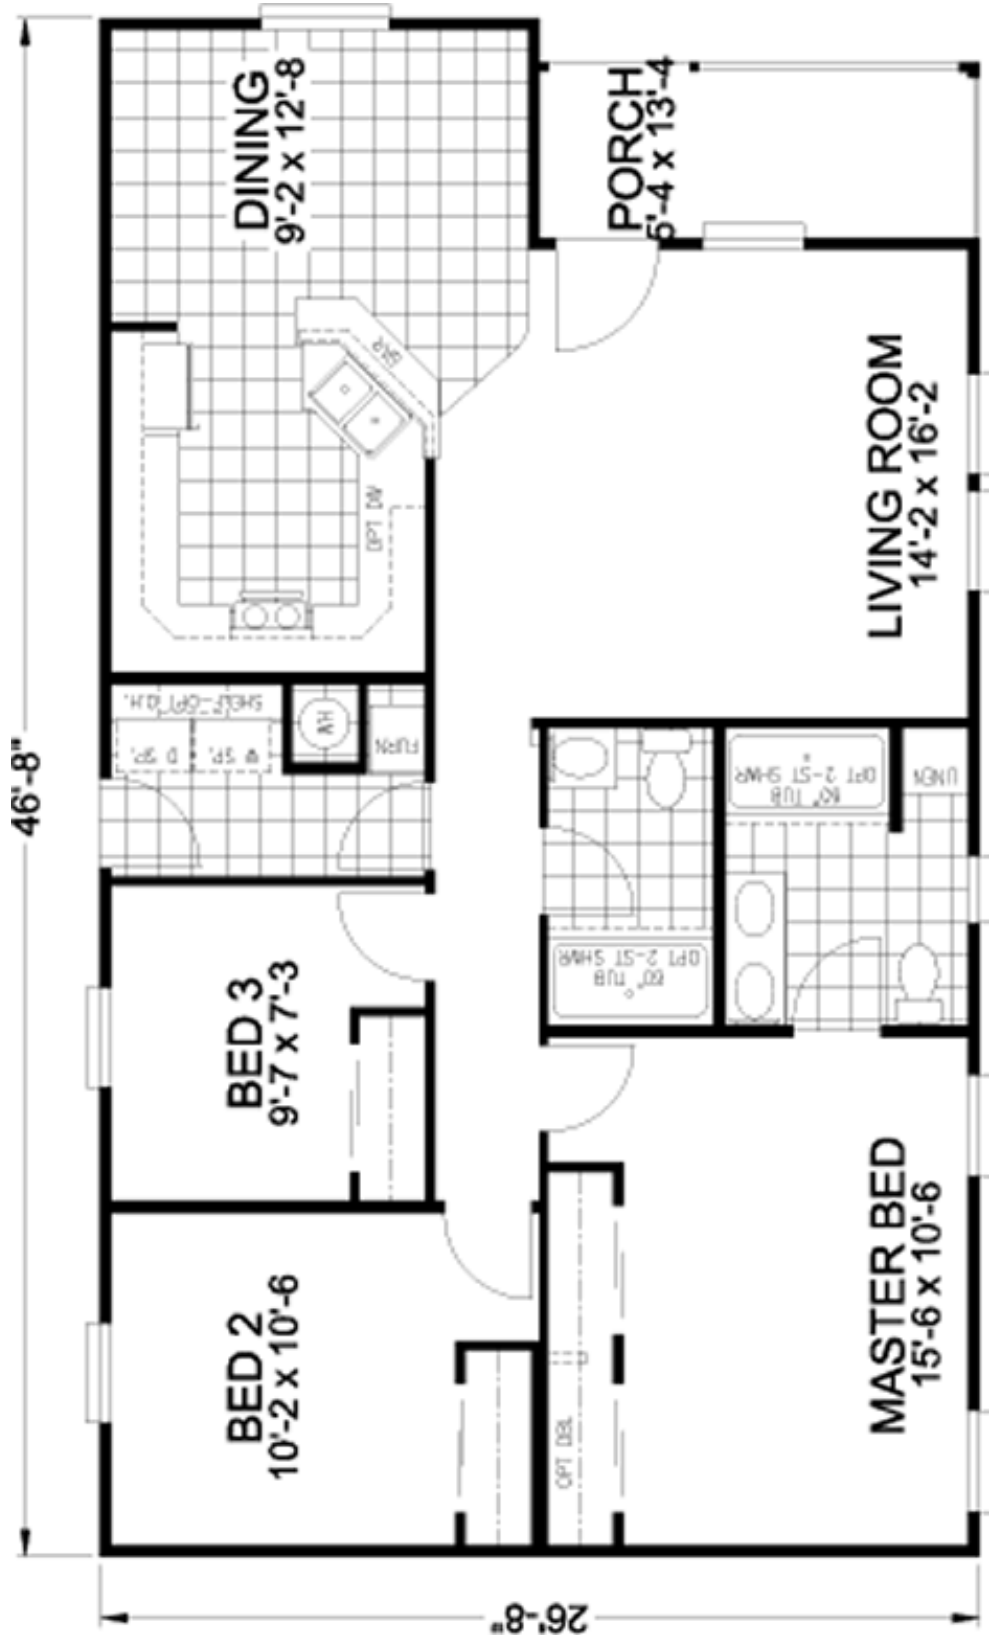

**Redman Homes**  
**Santa Fe -- Model 478a**  
**3 Bed 2 Bath – 1,165 sf**

**MODEL 478A**

**REDMAN HOMES  
 TRADITIONAL SERIES**